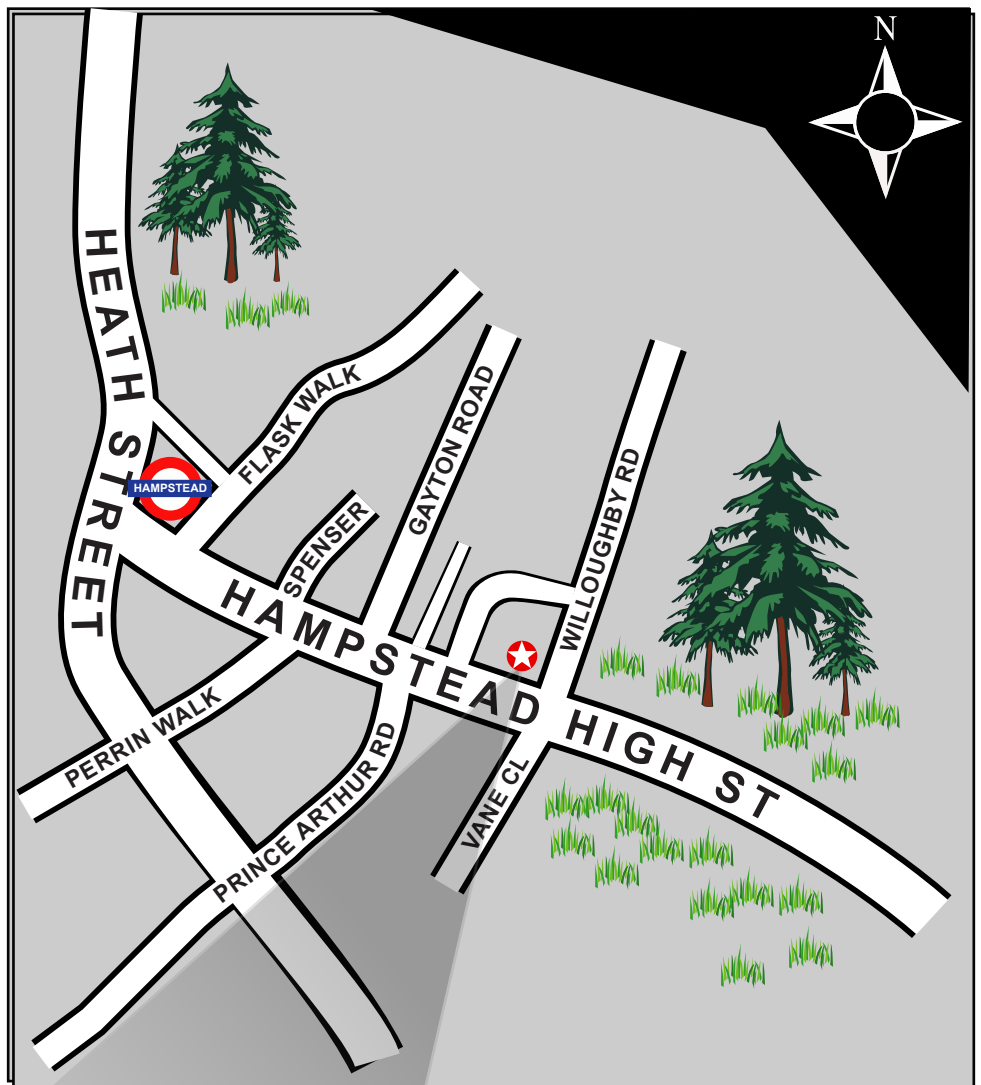

# Directions

## By Train / Tube

### Waterloo

- From Waterloo Station get the Northern Line train on the Tube Northbound towards Edgware.
- Past Camden town get off at the stop Hampstead.
- Proceed out the station and turn left out the exit, walk down the hill which is Hampstead High Street.
- Just after The Body Shop is a doorway, that's us!. Number 7a
- If you are unsure about making this journey we recommend a catching a cab from outside Waterloo.

### Paddington

- From Paddington station get the Circle Line train on the Tube East-bound via Liverpool Street.
- Get off the Circle Line at Kings Cross and get the Northern line, northbound towards Edgware.
- Get off at Hampstead Station.
- Proceed out the station and turn left out the station exit, walk down the hill which is Hampstead High Street.
- Just after The Body Shop is a doorway, that's us! Number 7a
- If you are unsure about making this journey we recommend a catching a cab from outside Paddington Station.