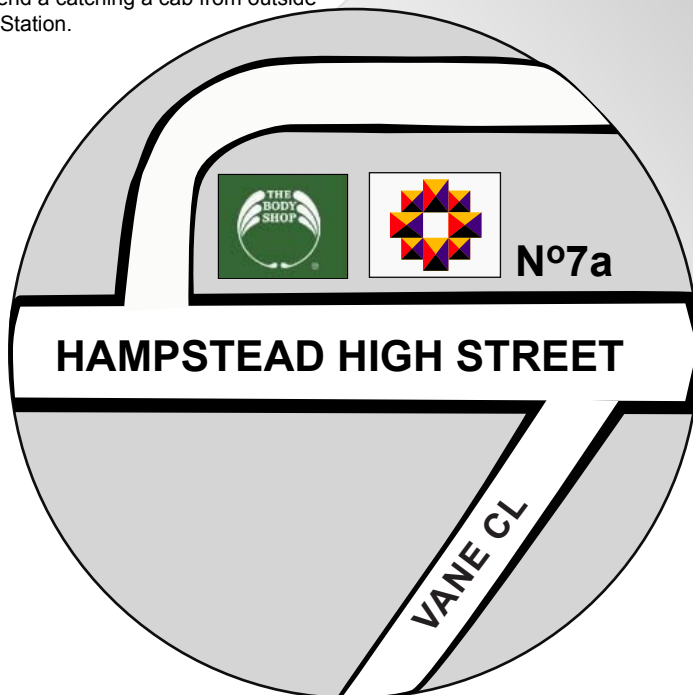

# Directions

## By Train / Tube

### Waterloo

- From Waterloo Station get the Northern Line train on the Tube Northbound towards Edgware.
- Past Camden town get off at the stop Hampstead.
- Proceed out the station and turn left out the exit, walk down the hill which is Hampstead High Street.
- Just after The Body Shop is a doorway, that's us!. Number 7a
- If you are unsure about making this journey we recommend a catching a cab from outside Waterloo.

### Paddington

- From Paddington station get the Circle Line train on the Tube East-bound via Liverpool Street.
- Get off the Circle Line at Kings Cross and get the Northern line, northbound towards Edgware.
- Get off at Hampstead Station.
- Proceed out the station and turn left out the station exit, walk down the hill which is Hampstead High Street.
- Just after The Body Shop is a doorway, that's us! Number 7a
- If you are unsure about making this journey we recommend a catching a cab from outside Paddington Station.